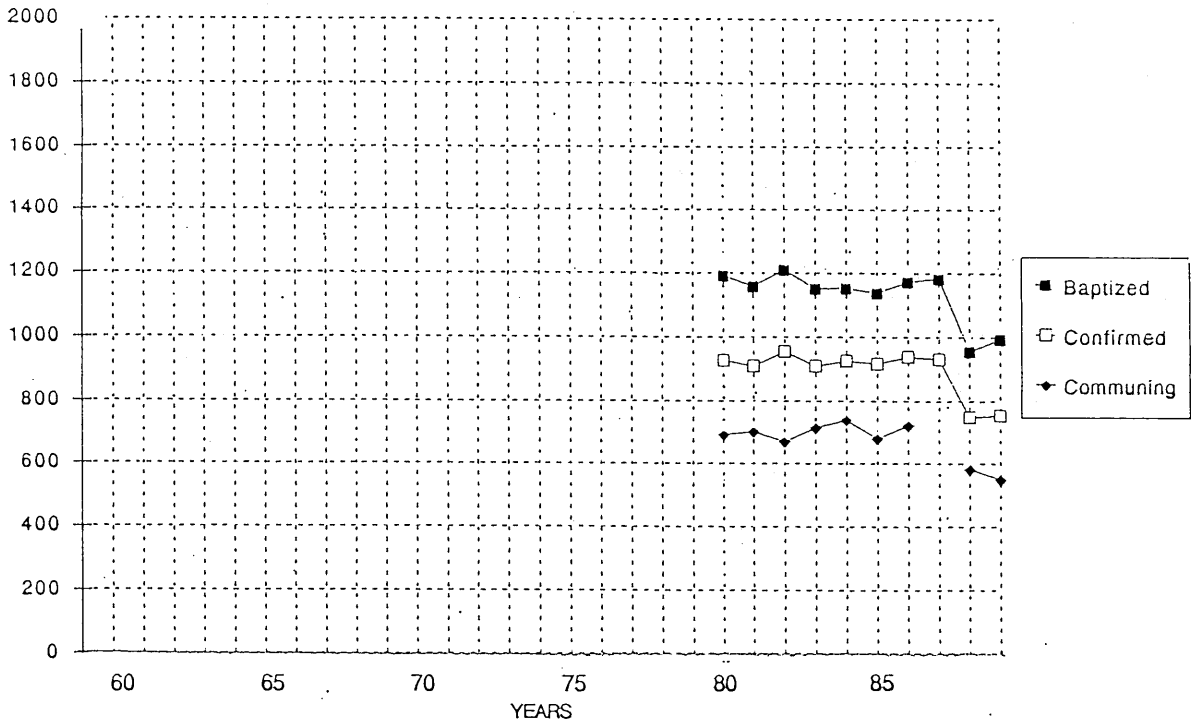

ST. TIMOTHY LUTHERAN CHURCH

SAN JOSE

ORGANIZED 1962

AGE-SEX PYRAMID

St. Timothy, San Jose
Total members = 955

MAKE-UP OF HOUSEHOLDS (Information not provided)

30 MEMBERSHIP TREND (based on available information)

ST. TIMOTHY'S, SAN JOSE