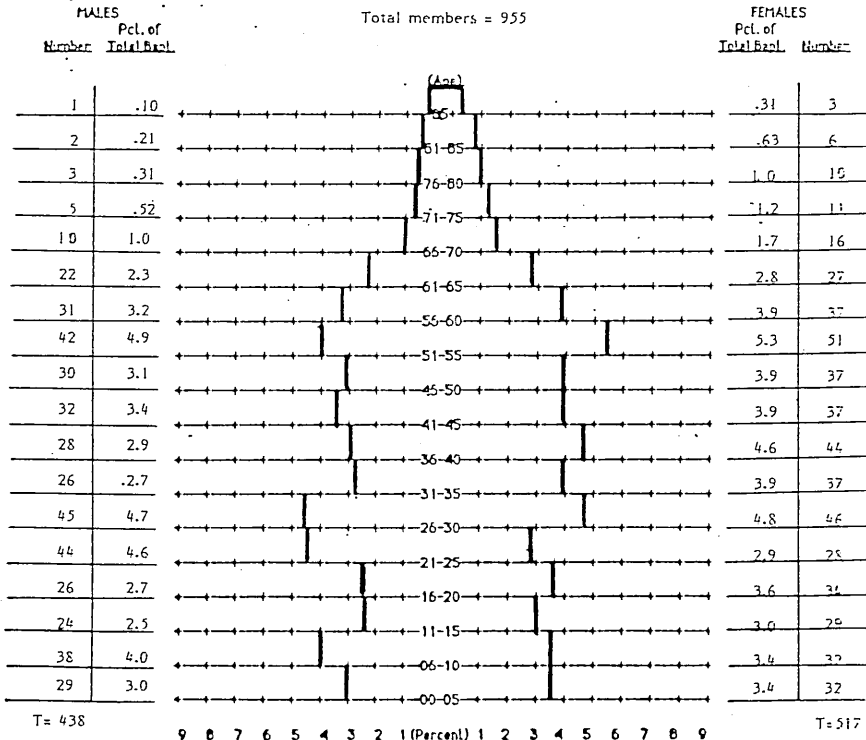

ST. TIMOTHY LUTHERAN CHURCH

SAN JOSE

ORGANIZED 1962

AGE-SEX PYRAMID

St. Timothy, San Jose
Total members = 955

MAKE-UP OF HOUSEHOLDS (Information not provided)

30 MEMBERSHIP TREND (based on available information)