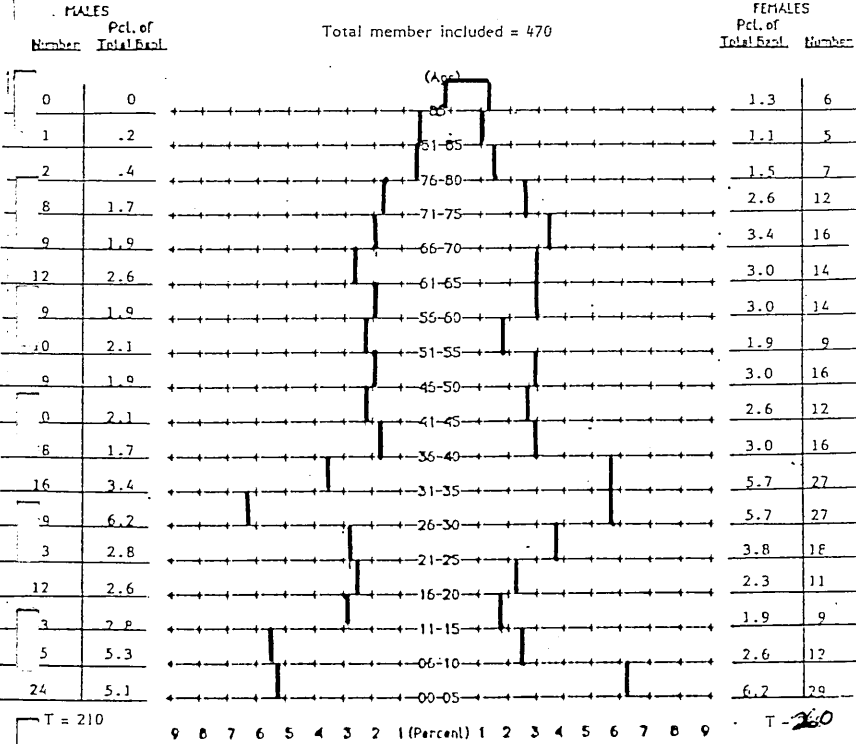

IMMANUEL LUTHERAN CHURCH

SAN JOSE

ORGANIZED 1884

AGE-SEX PYRAMID

Total member included = 470

MAKE-UP OF HOUSEHOLDS

30 MEMBERSHIP TREND (based on available information)

IMMANUEL, SAN JOSE