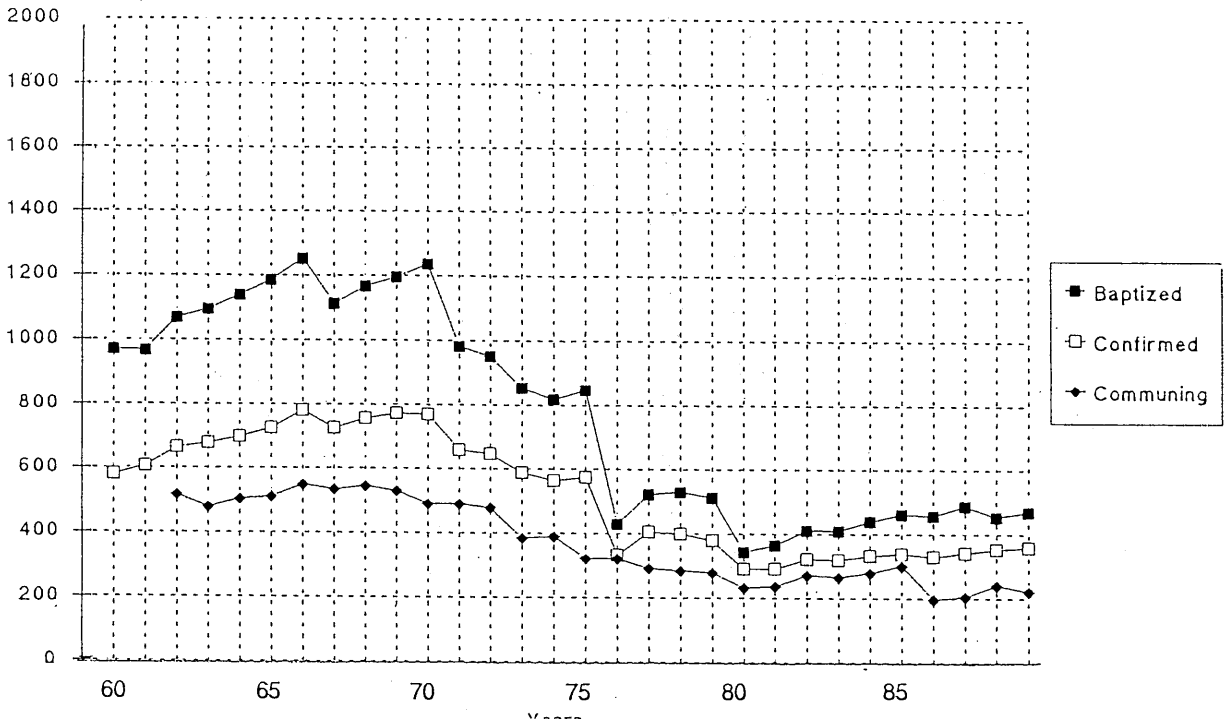

IMMANUEL LUTHERAN CHURCH

SAN JOSE

ORGANIZED 1884

AGE-SEX PYRAMID

Total member included = 470

MAKE-UP OF HOUSEHOLDS

30 MEMBERSHIP TREND (based on available information)

IMMANUEL, SAN JOSE