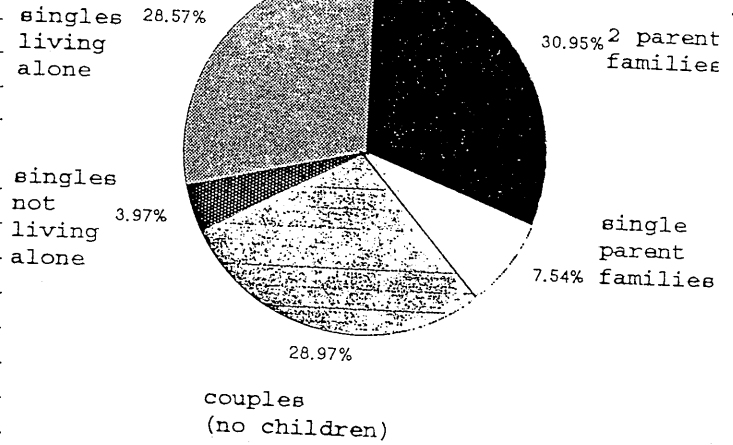

IMMANUEL LUTHERAN CHURCH

SAN JOSE

ORGANIZED 1884

AGE-SEX PYRAMID

Total member included = 470

MAKE-UP OF HOUSEHOLDS

30 MEMBERSHIP TREND (based on available information)

IMMANUEL, SAN JOSE