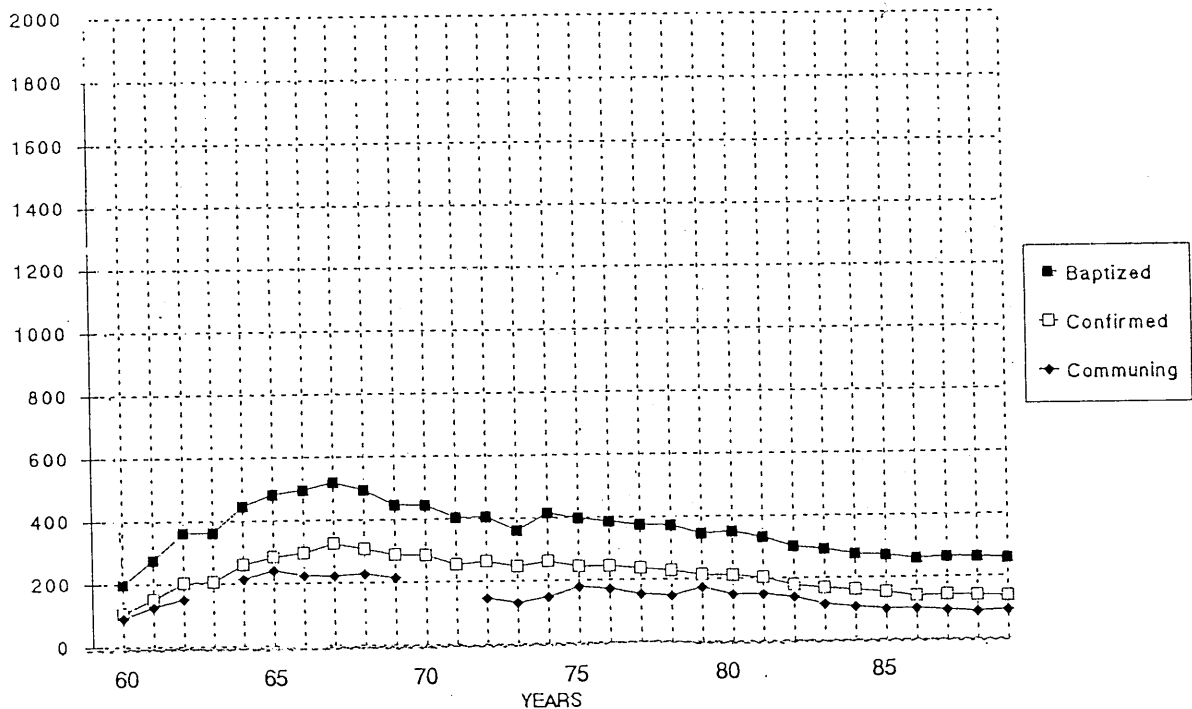

ZION LUTHERAN CHURCH

SAN JOSE

ORGANIZED 1960

AGE-SEX PYRAMID

MAKE-UP OF HOUSEHOLDS

30 MEMBERSHIP TREND (based on available information)

ZION, SAN JOSE

Zion, S.J.