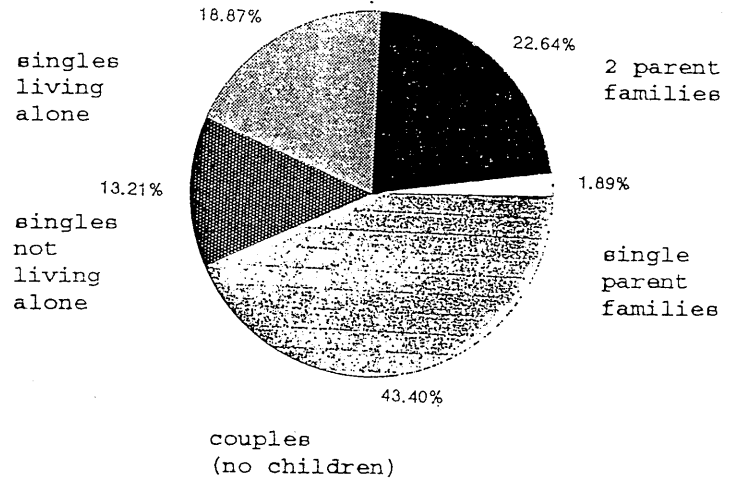

ZION LUTHERAN CHURCH

SAN JOSE

ORGANIZED 1960

AGE-SEX PYRAMID

MAKE-UP OF HOUSEHOLDS

30 MEMBERSHIP TREND (based on available information)

ZION, SAN JOSE

Zion, S.J.

Changes in past 10 years

Changes anticipate in 5-10 years

Homelessness
Single parent homes

Increased minority population
Aging of persons in single family homes
Infiltration of gang and drug
activities

Increase in number of younger
families
Increase in minority population,
lower income, recent immigrants
More single-parent families