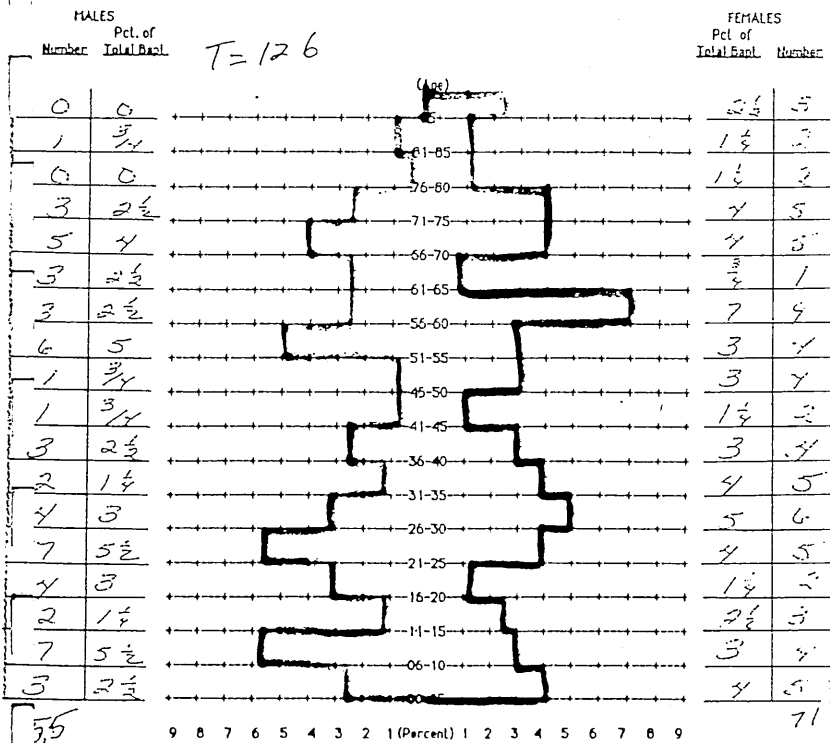

ZION LUTHERAN CHURCH

SAN JOSE

ORGANIZED 1960

AGE-SEX PYRAMID

MAKE-UP OF HOUSEHOLDS

30 MEMBERSHIP TREND (based on available information)

ZION, SAN JOSE

Zion, S.J.