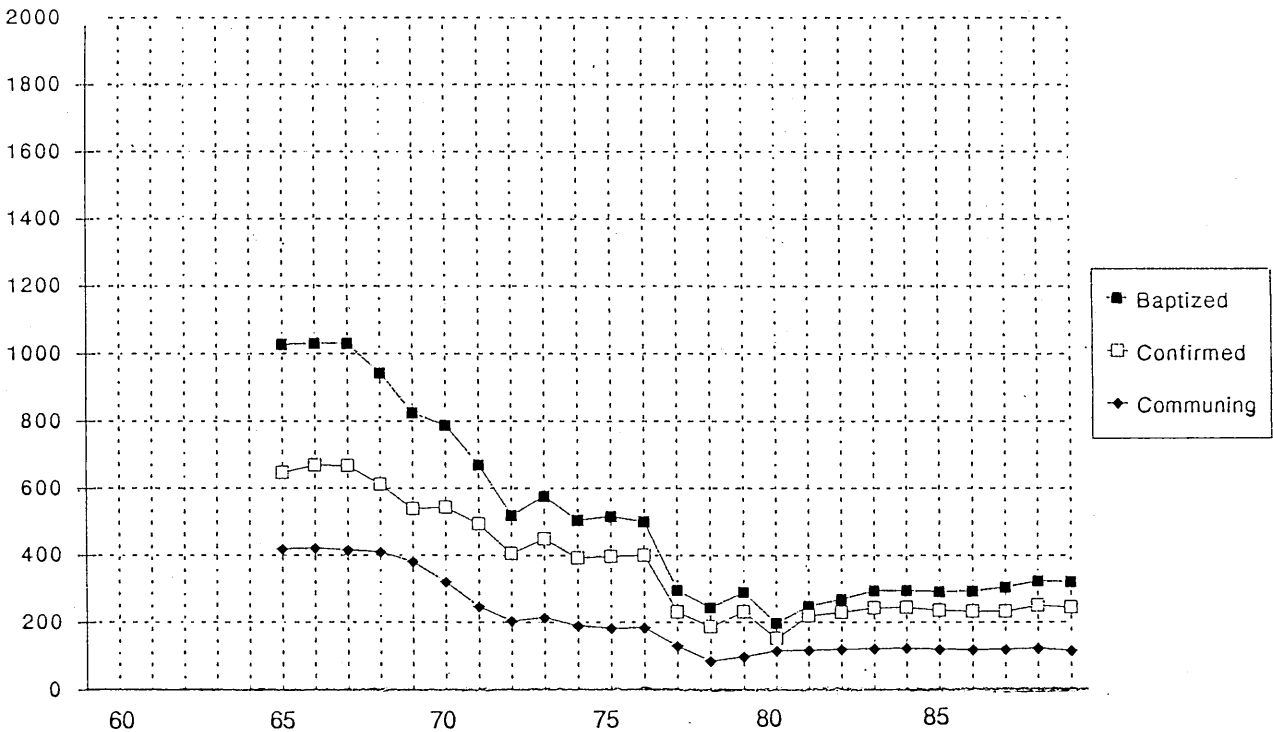

FAITH LUTHERAN CHURCH LOS GATOS ORGANIZED 1949

AGE-SEX PYRAMID

MAKE-UP OF HOUSEHOLDS

30 MEMBERSHIP TREND
(based on available information)
Faith, Los Gatos

SPECIAL MINISTRIES/ACTIVITIES/PROGRAMS/COMMITMENTS OF YOUR CONGREGATION

At the Present Time	Changes in past 10 years	Changes anticipated in 5-10 years
12 Step Programs (14 different groups) Gray Panthers Senior Adult Forum Sunny View Lutheran Home LAMP	3 different pastors Sharp drop in attendance after crisis period Healing of congregation by Pastor Meinicke, who retired 8/89	New pastor to be called soon