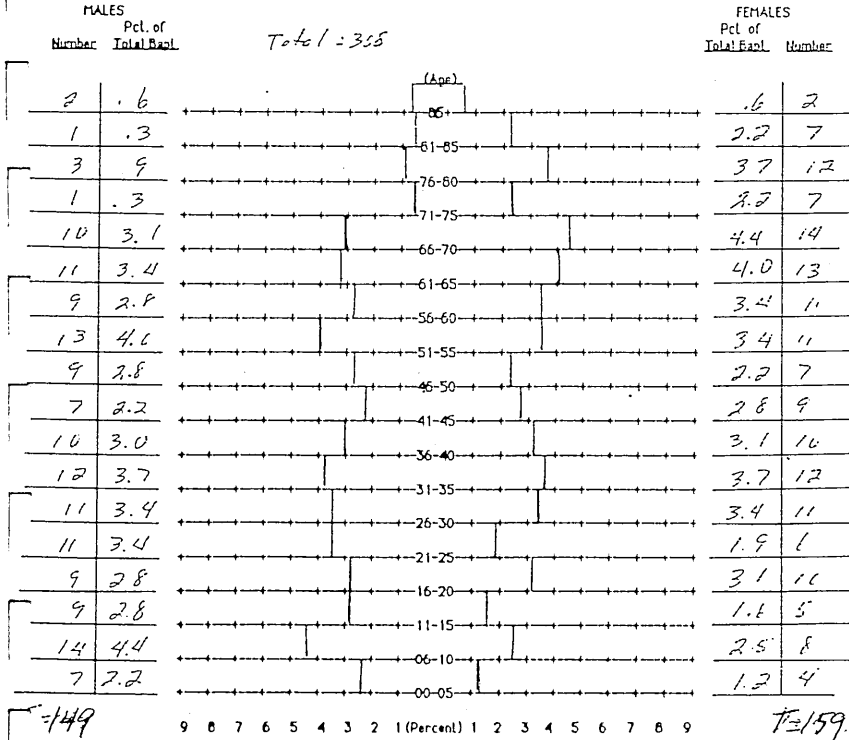

FAITH LUTHERAN CHURCH LOS GATOS ORGANIZED 1949

AGE-SEX PYRAMID

MAKE-UP OF HOUSEHOLDS

30 MEMBERSHIP TREND
(based on available information)
Faith, Los Gatos

SPECIAL MINISTRIES/ACTIVITIES/PROGRAMS/COMMITMENTS OF YOUR CONGREGATION