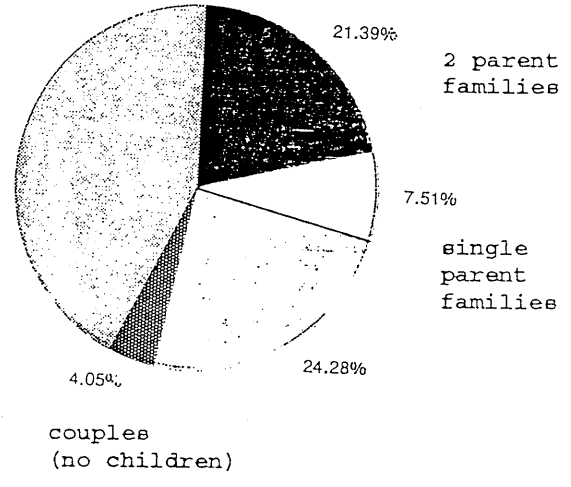

FAITH LUTHERAN CHURCH LOS GATOS ORGANIZED 1949

AGE-SEX PYRAMID

MAKE-UP OF HOUSEHOLDS

30 MEMBERSHIP TREND
(based on available information)
Faith, Los Gatos

SPECIAL MINISTRIES/ACTIVITIES/PROGRAMS/COMMITMENTS OF YOUR CONGREGATION

At the Present Time	Changes in past 10 years	Changes anticipated in 5-10 years
12 Step Programs (14 different groups) Gray Panthers Senior Adult Forum Sunny View Lutheran Home LAMP	3 different pastors Sharp drop in attendance after crisis period Healing of congregation by Pastor Meinicke, who retired 8/89	New pastor to be called soon