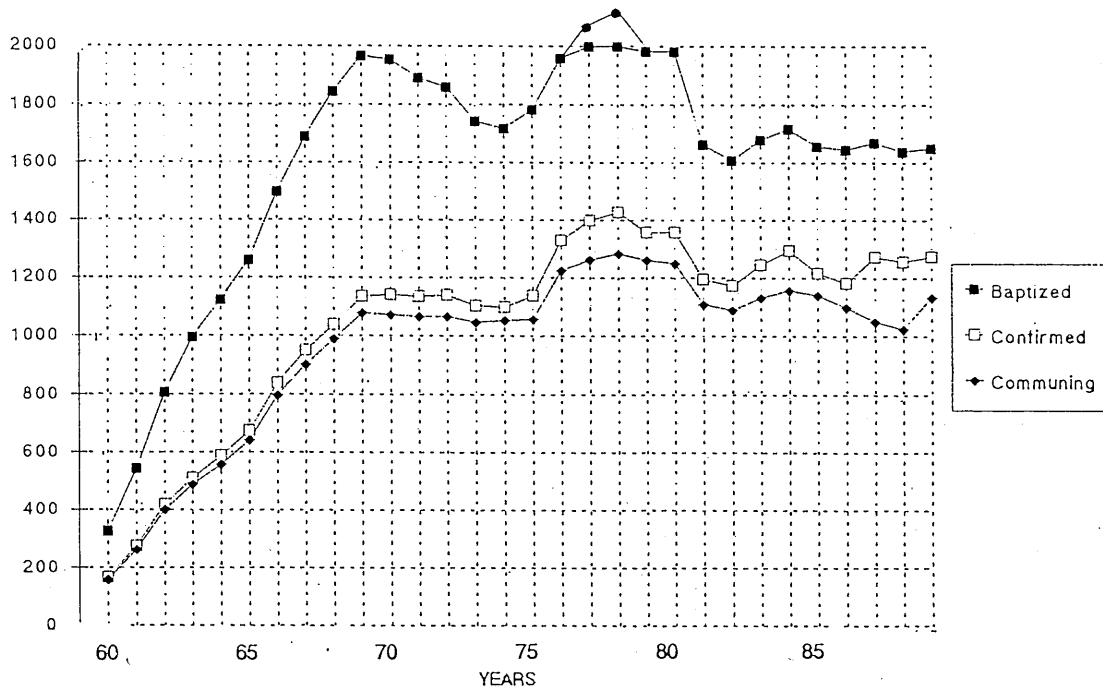

30 MEMBERSHIP TREND (based on available information)

BETHEL, CUPERTINO