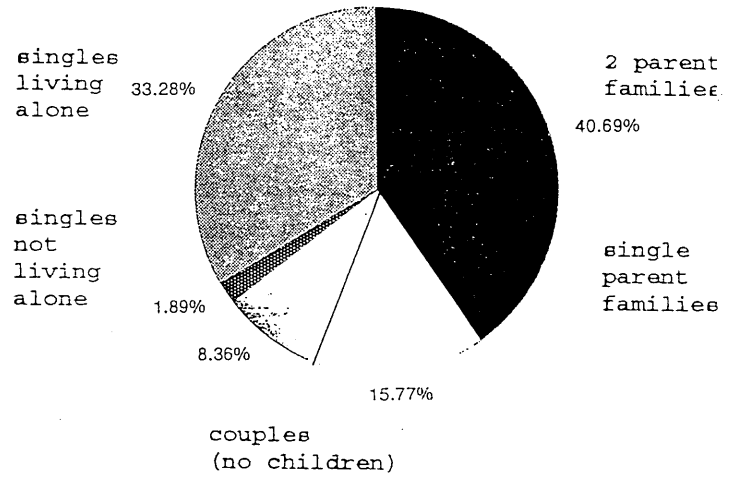

BETHEL LUTHERAN CHURCH

CUPERTINO

ORGANIZED 1958

AGE-SEX PYRAMID

BETHEL, CUPERTINO

Total members = 1651

MAKE-UP OF HOUSEHOLDS

30 MEMBERSHIP TREND (based on available information)