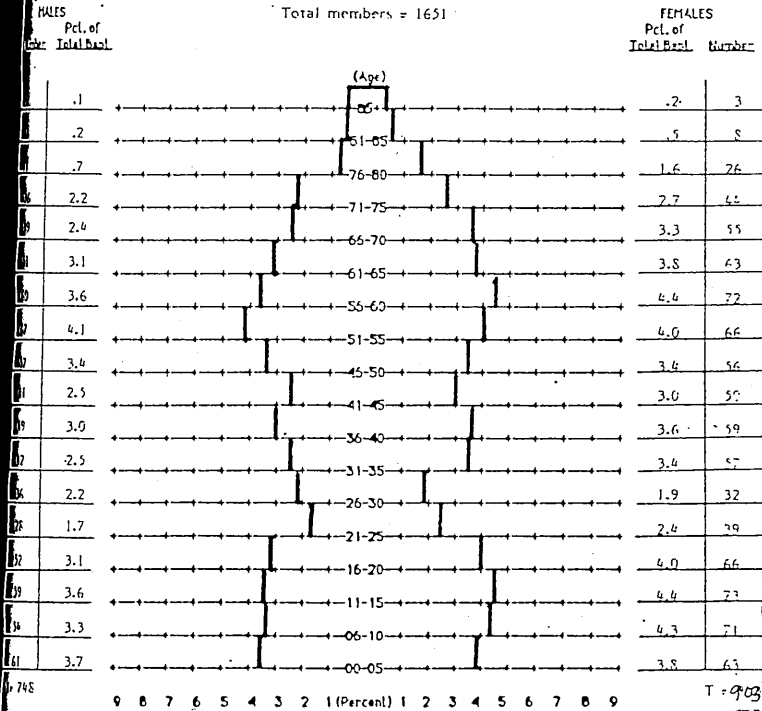

BETHEL LUTHERAN CHURCH

CUPERTINO

ORGANIZED 1958

AGE-SEX PYRAMID

BETHEL, CUPERTINO

Total members = 1651

MAKE-UP OF HOUSEHOLDS

30 MEMBERSHIP TREND (based on available information)