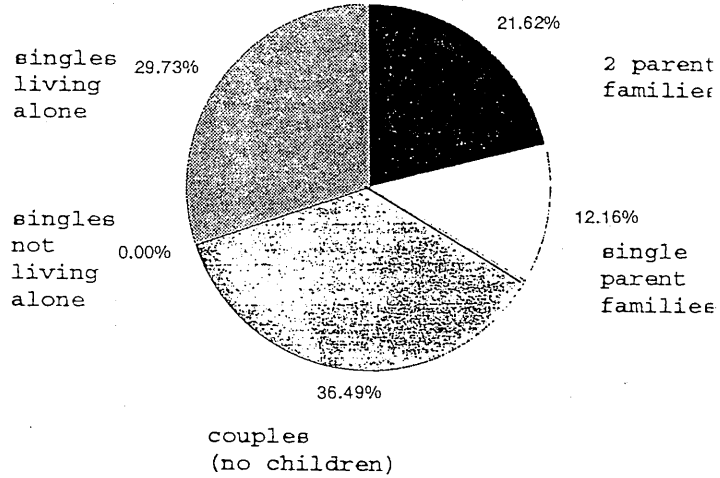

REDEEMER LUTHERAN CHURCH
CUPERTINO
ORGANIZED 1963

AGE-SEX PYRAMID

MAKE-UP OF HOUSEHOLDS

30 MEMBERSHIP TREND
(based on available information)

REDEEMER, CUPERTINO

SPECIAL MINISTRIES/ACTIVITIES/PROGRAMS/COMMITMENTS OF YOUR CONGREGATION