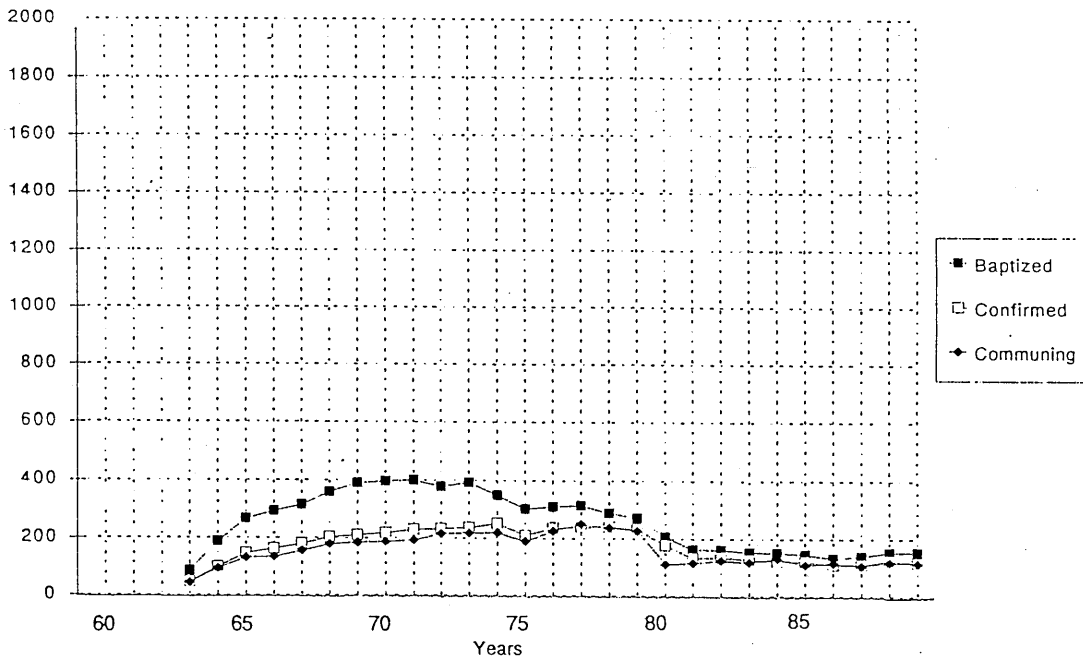

REDEEMER LUTHERAN CHURCH
CUPERTINO
ORGANIZED 1963

AGE-SEX PYRAMID

MAKE-UP OF HOUSEHOLDS

30 MEMBERSHIP TREND
(based on available information)

REDEEMER, CUPERTINO

SPECIAL MINISTRIES/ACTIVITIES/PROGRAMS/COMMITMENTS OF YOUR CONGREGATION