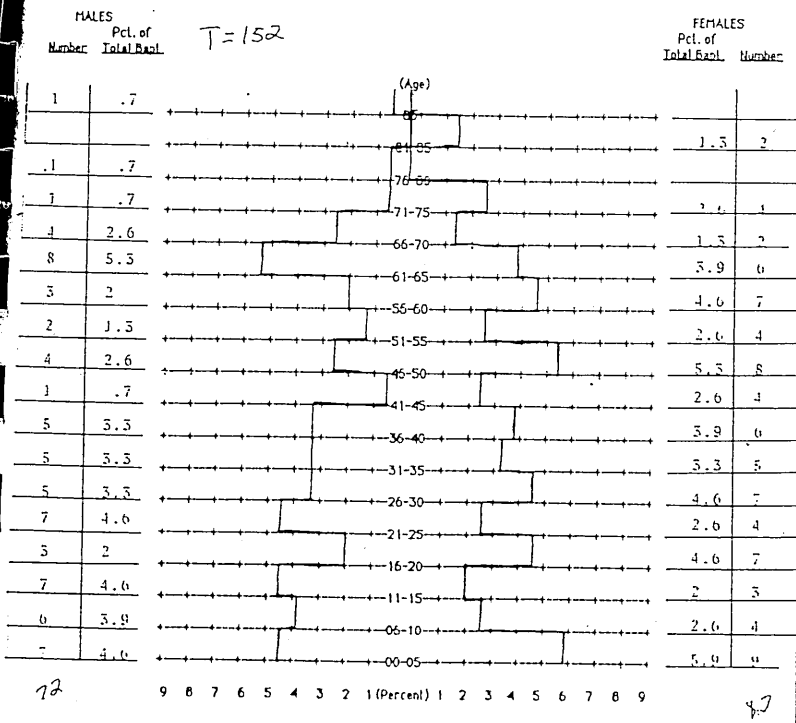

REDEEMER LUTHERAN CHURCH
CUPERTINO
ORGANIZED 1963

AGE-SEX PYRAMID

MAKE-UP OF HOUSEHOLDS

30 MEMBERSHIP TREND
(based on available information)

REDEEMER, CUPERTINO

SPECIAL MINISTRIES/ACTIVITIES/PROGRAMS/COMMITMENTS OF YOUR CONGREGATION