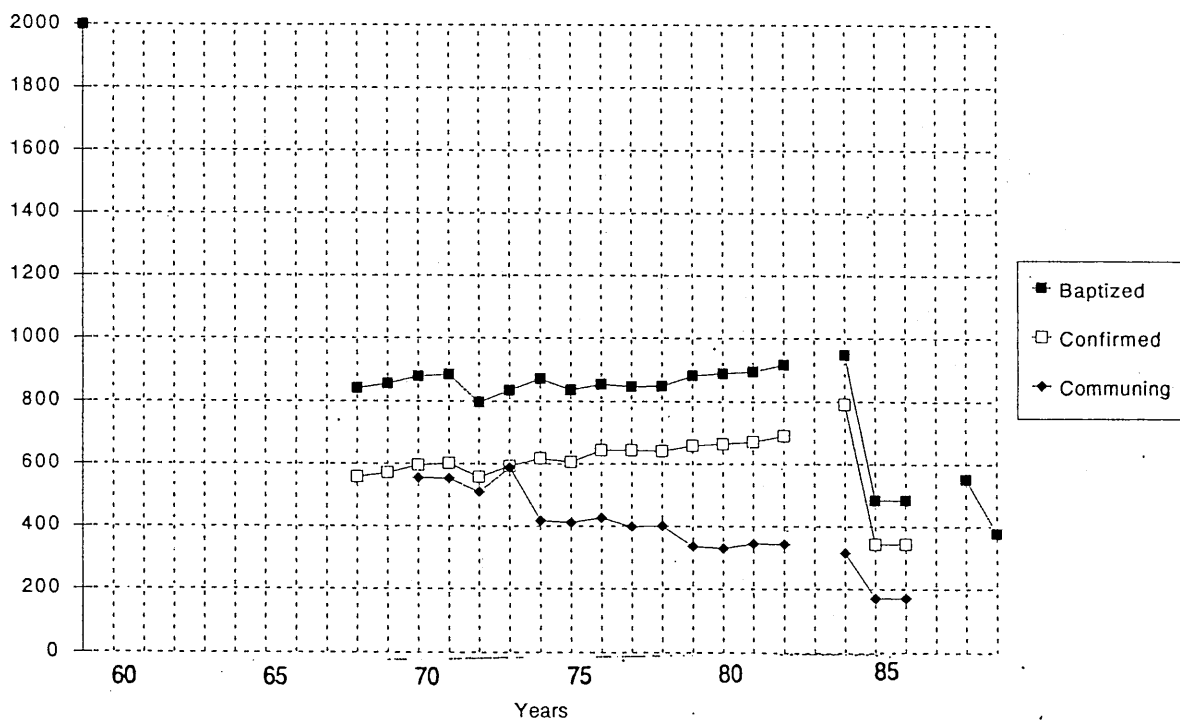

IMMANUEL LUTHERAN CHURCH

LOS ALTOS

ORGANIZED 1954

AGE-SEX PYRAMID

(Current information not provided)

MAKE-UP OF HOUSEHOLDS

(Information not provided)

30 MEMBERSHIP TREND (based on available information)

Immanuel, Los Altos