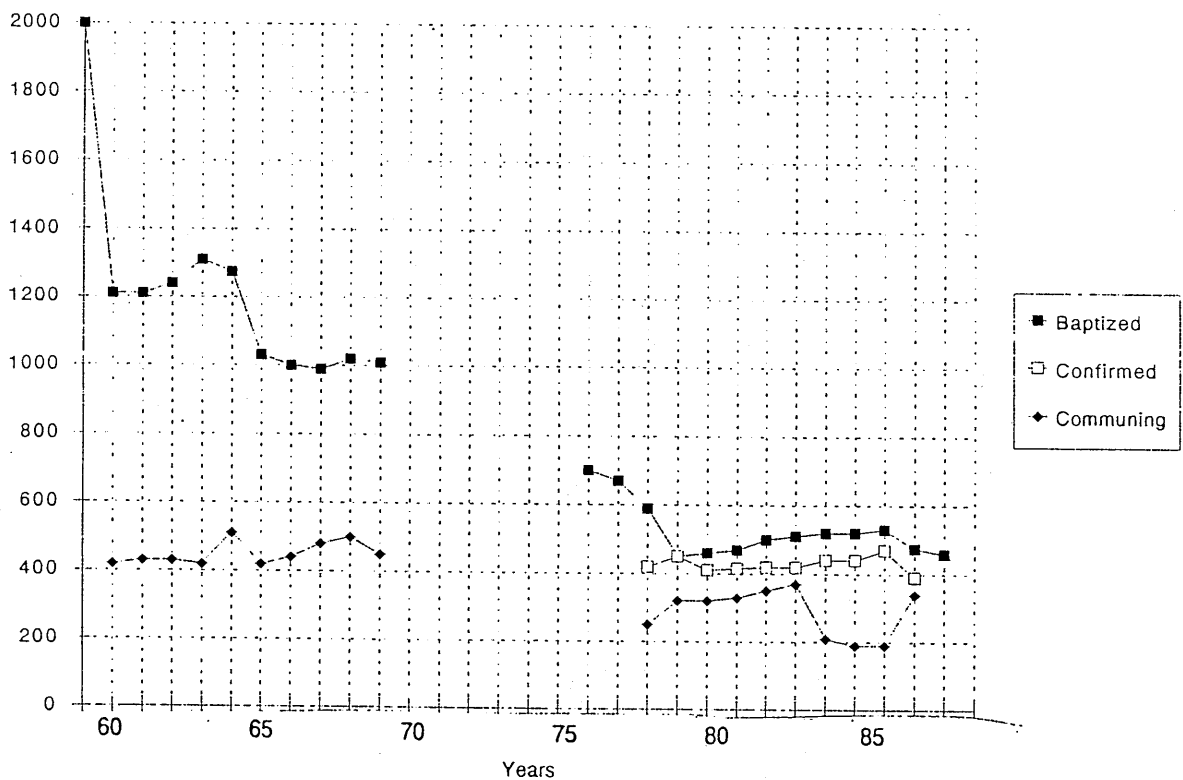

LOS ALTOS LUTHERAN CHURCH

LOS ALTOS

ORGANIZED 1954

AGE-SEX PYRAMID

MAKE-UP OF HOUSEHOLDS

30 MEMBERSHIP TREND
(based on available information)

Los Altos, L.A.

SPECIAL MINISTRIES/ACTIVITIES/PROGRAMS/COMMITMENTS OF YOUR CONGREGATION