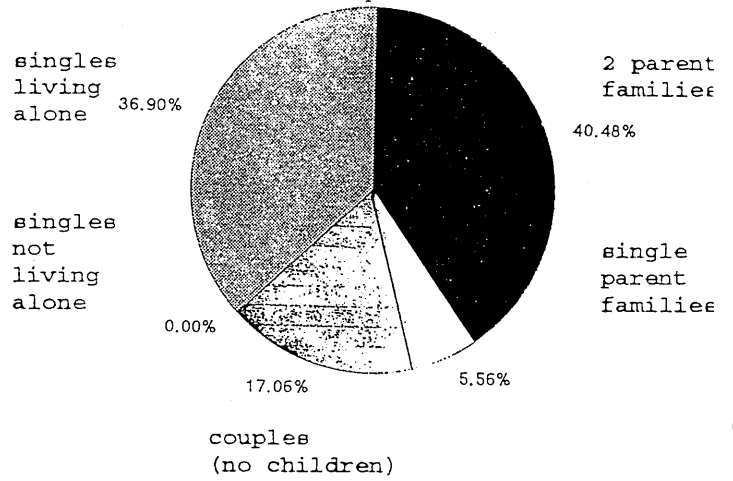

LOS ALTOS LUTHERAN CHURCH

LOS ALTOS

ORGANIZED 1954

AGE-SEX PYRAMID

MAKE-UP OF HOUSEHOLDS

30 MEMBERSHIP TREND
(based on available information)

Los Altos, L.A.

SPECIAL MINISTRIES/ACTIVITIES/PROGRAMS/COMMITMENTS OF YOUR CONGREGATION

At the Present Time

Changes in past 10 years

Changes anticipated in 5-10 years

San Jose Homeless Shelter Sponsor
Sunny View Auxillary

Church has opened up facilities to
13 outside groups, i.e. AA related

10% growth goal