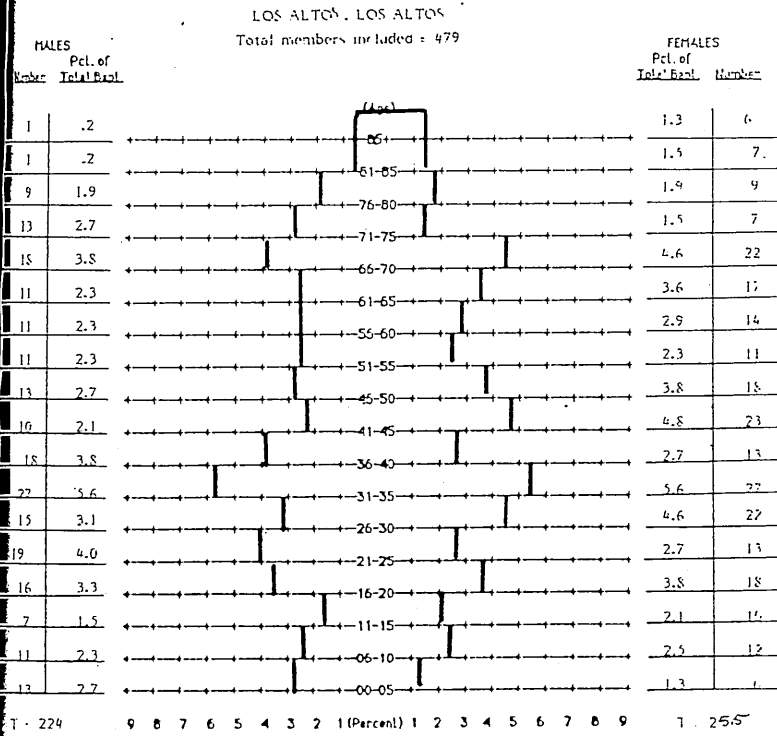

LOS ALTOS LUTHERAN CHURCH

LOS ALTOS

ORGANIZED 1954

AGE-SEX PYRAMID

MAKE-UP OF HOUSEHOLDS

30 MEMBERSHIP TREND
(based on available information)

Los Altos, L.A.

SPECIAL MINISTRIES/ACTIVITIES/PROGRAMS/COMMITMENTS OF YOUR CONGREGATION