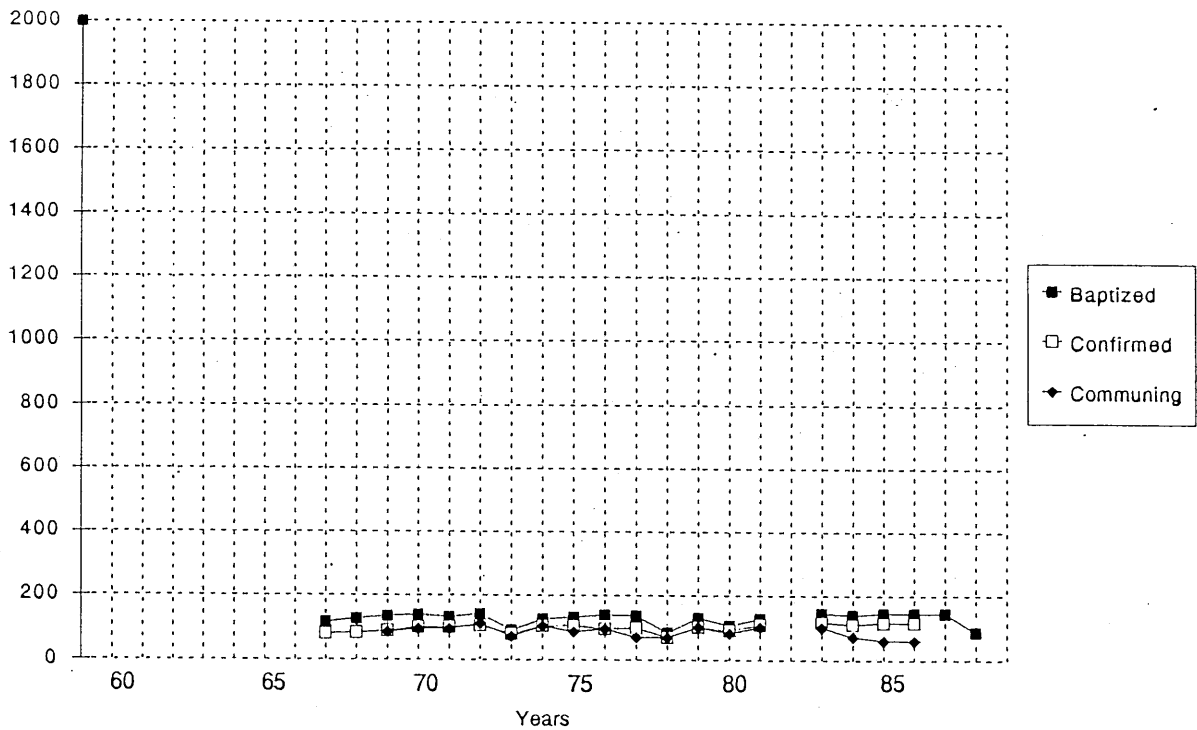

UNIVERSITY LUTHERAN CHURCH

PALO ALTO

ORGANIZED 1966

AGE-SEX PYRAMID
(no information provided)

MAKE-UP OF HOUSEHOLDS
(no information provided)

30 MEMBERSHIP TREND
(based on available information)
University, Palo Alto